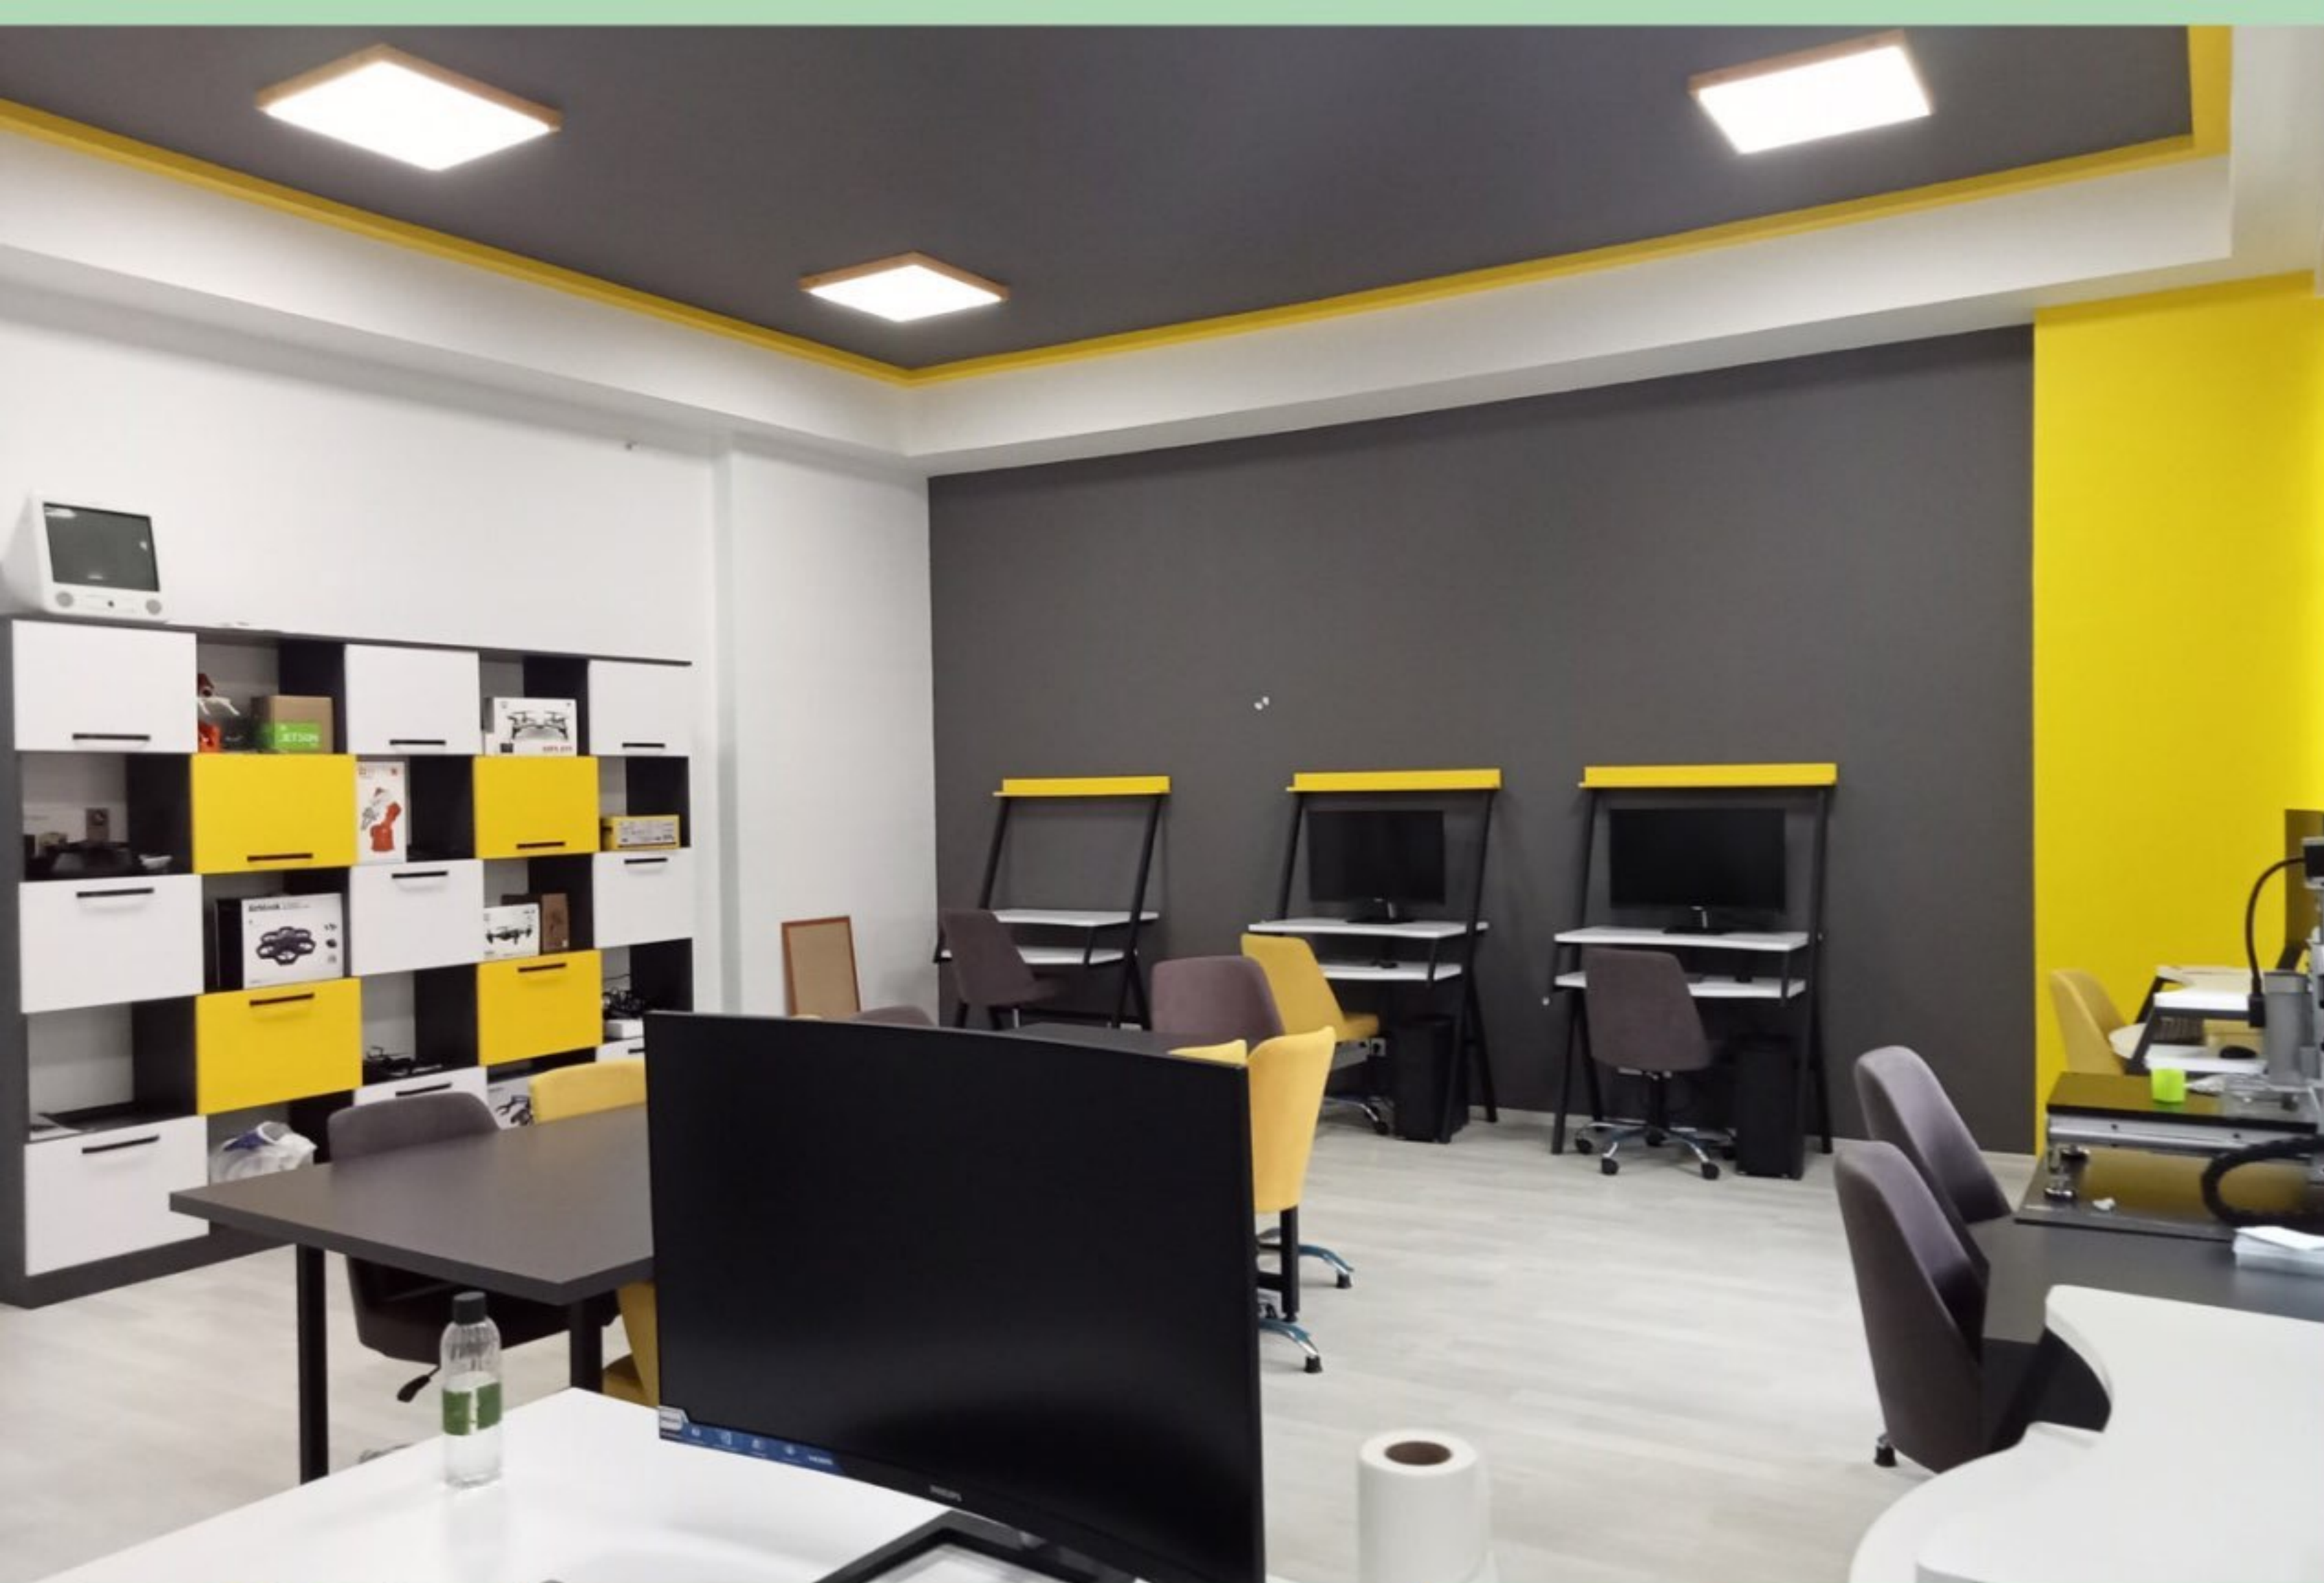

COMPUTER WORKSHOP